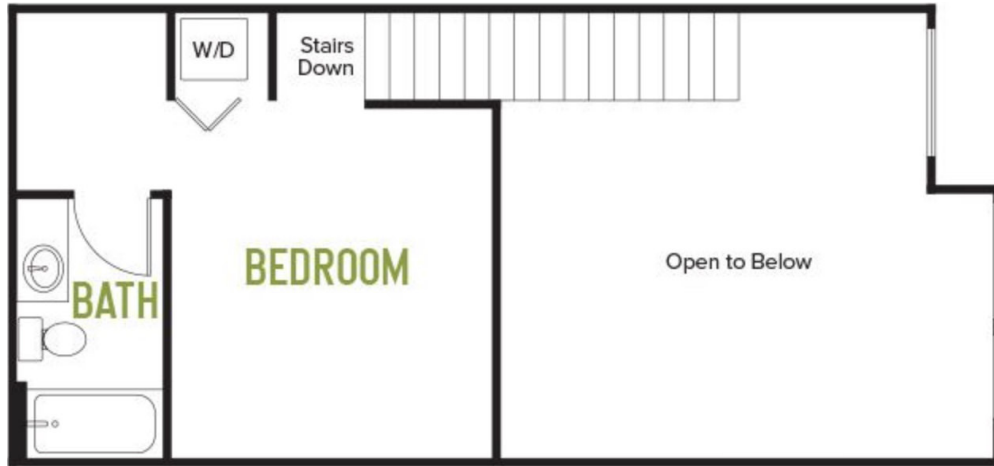

1x1.5C1

910

1 BED / 1 BATH

SQ. FT.

	12282 NE 12th Ln Bellevue, WA 98005
	www.arrasapartments.com

Floor plans are artist's rendering. All dimensions are approximate. Actual product and specifications may vary in dimension or detail. Not all features are available in every apartment home. Prices and availability are subject to change. Rent is based on monthly frequency. Additional fees may apply, such as but not limited to package delivery, trash, water, amenities, etc. Please see a representative for details.