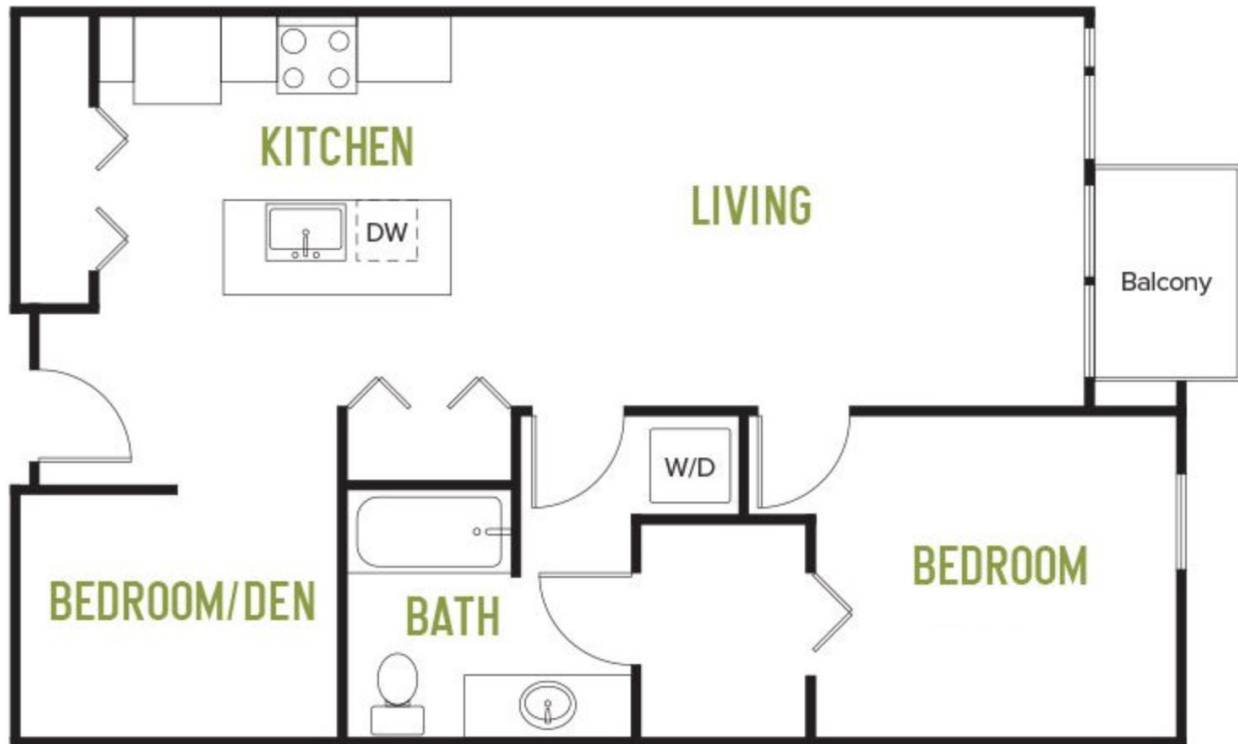

1x1A2

832

1 BED / 1 BATH

SQ. FT.

	12282 NE 12th Ln Bellevue, WA 98005
	www.arrasapartments.com

Floor plans are artist's rendering. All dimensions are approximate. Actual product and specifications may vary in dimension or detail. Not all features are available in every apartment home. Prices and availability are subject to change. Rent is based on monthly frequency. Additional fees may apply, such as but not limited to package delivery, trash, water, amenities, etc. Please see a representative for details.