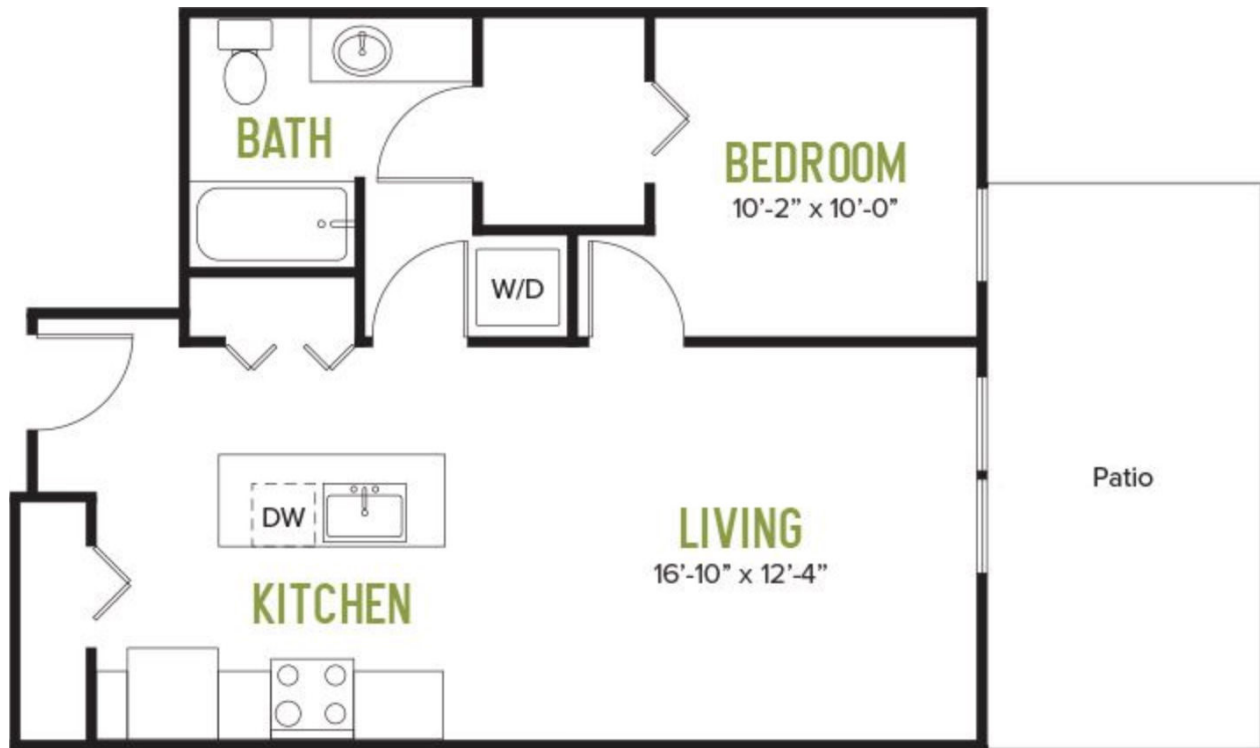

1x1D2

1 BED / 1 BATH

700

SQ. FT.

	12282 NE 12th Ln Bellevue, WA 98005
	www.arrasapartments.com

Floor plans are artist's rendering. All dimensions are approximate. Actual product and specifications may vary in dimension or detail. Not all features are available in every apartment home. Prices and availability are subject to change. Rent is based on monthly frequency. Additional fees may apply, such as but not limited to package delivery, trash, water, amenities, etc. Please see a representative for details.