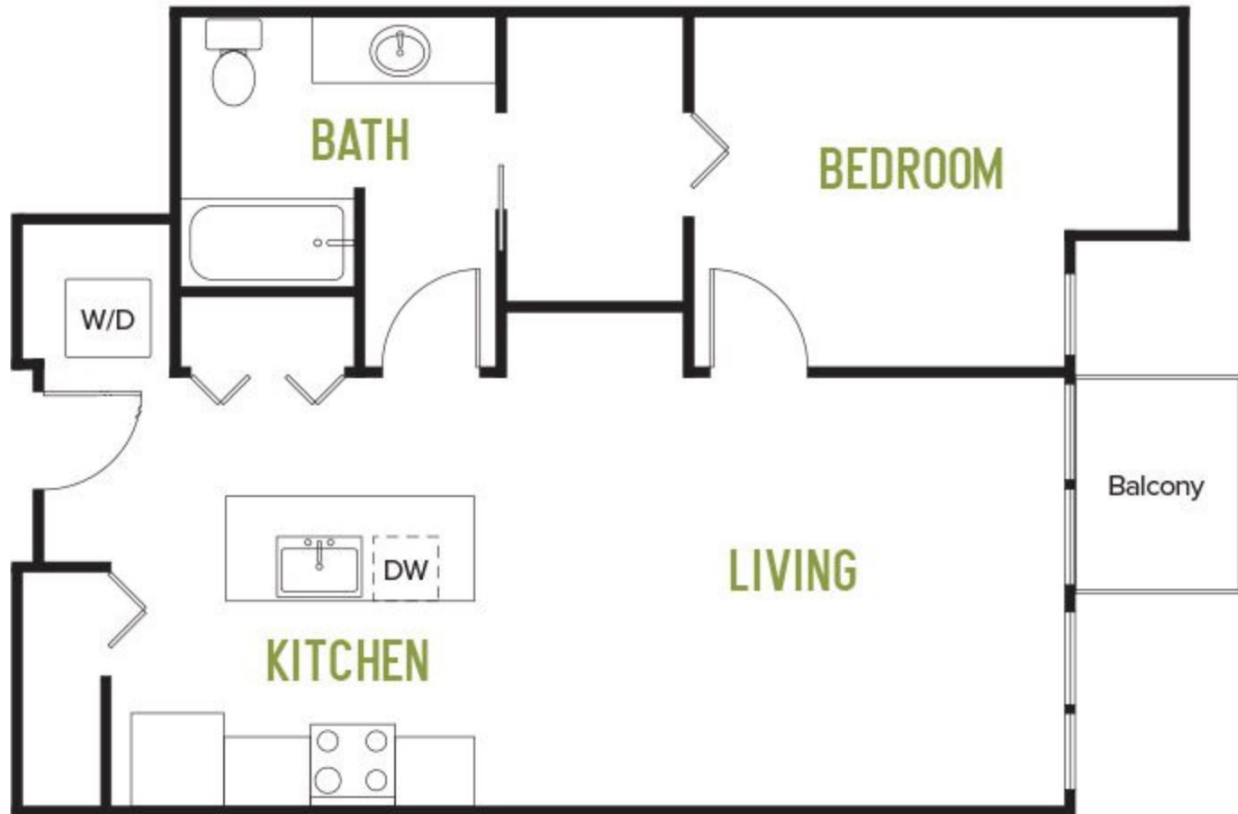

1x1H1

722

1 BED / 1 BATH

SQ. FT.

	12282 NE 12th Ln Bellevue, WA 98005
	www.arrasapartments.com

Floor plans are artist's rendering. All dimensions are approximate. Actual product and specifications may vary in dimension or detail. Not all features are available in every apartment home. Prices and availability are subject to change. Rent is based on monthly frequency. Additional fees may apply, such as but not limited to package delivery, trash, water, amenities, etc. Please see a representative for details.