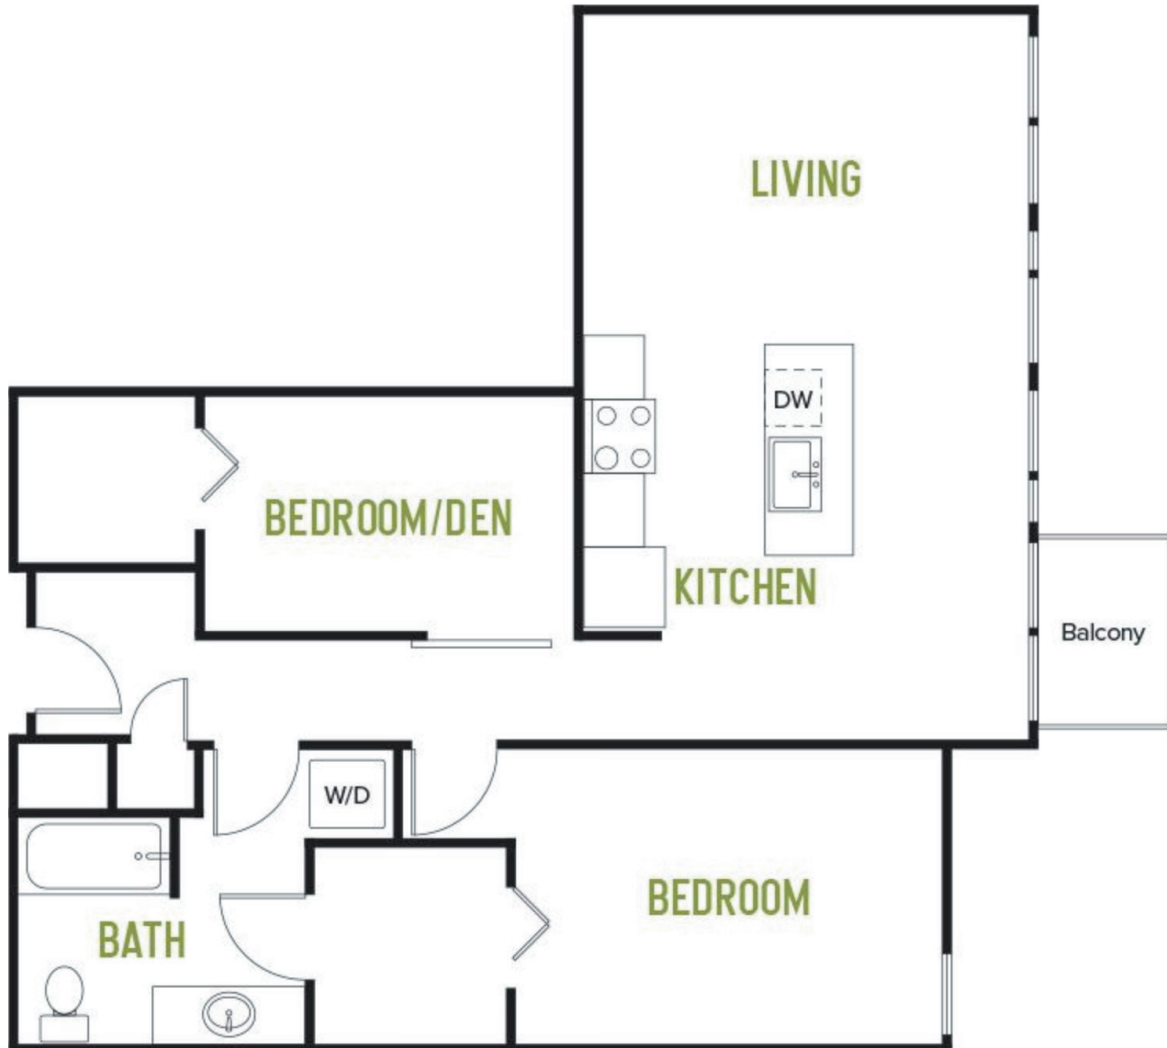

1x111

1029

1 BED / 1 BATH

SQ. FT.

	12282 NE 12th Ln Bellevue, WA 98005
	www.arrasapartments.com

Floor plans are artist's rendering. All dimensions are approximate. Actual product and specifications may vary in dimension or detail. Not all features are available in every apartment home. Prices and availability are subject to change. Rent is based on monthly frequency. Additional fees may apply, such as but not limited to package delivery, trash, water, amenities, etc. Please see a representative for details.