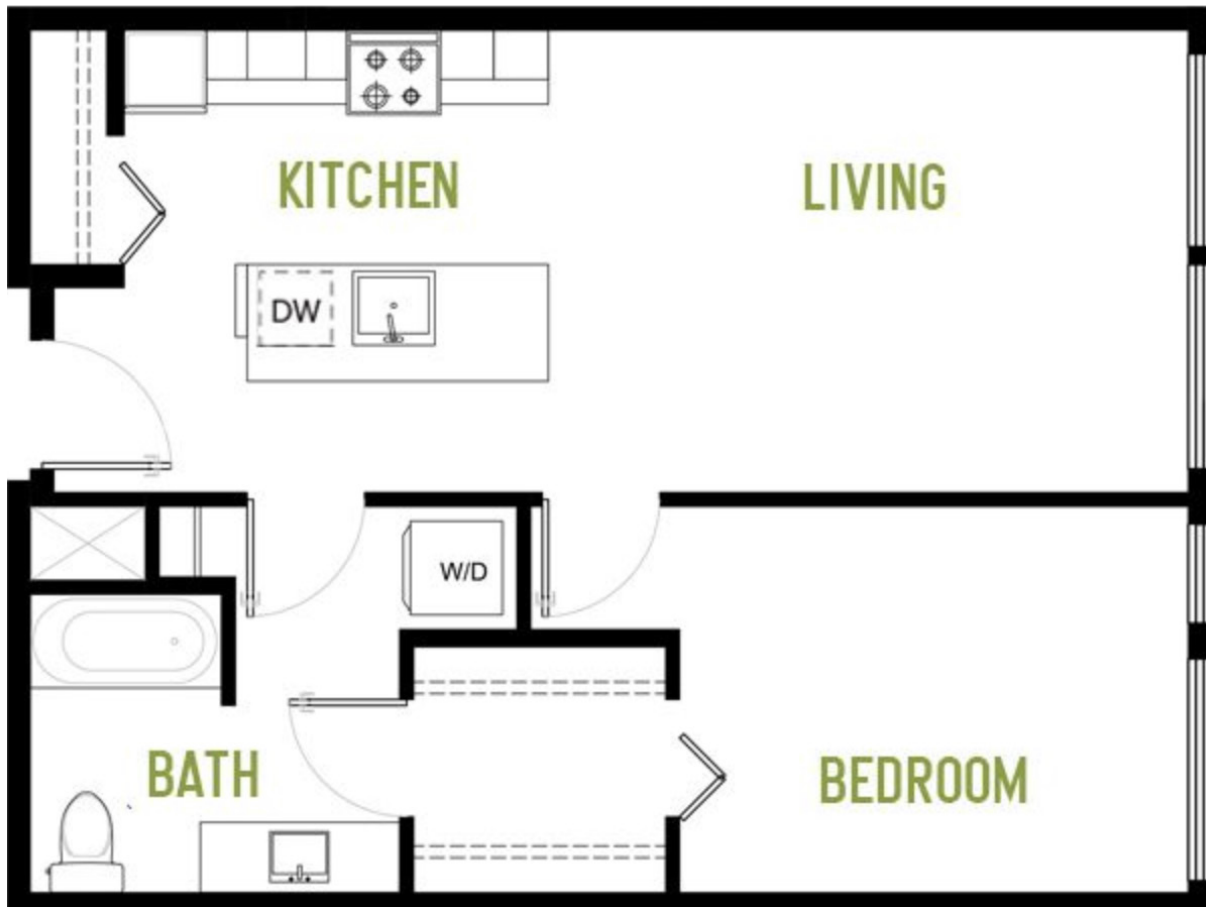

1x1L2

796

1 BED / 1 BATH

SQ. FT.

	12282 NE 12th Ln Bellevue, WA 98005
	www.arrsapartments.com

Floor plans are artist's rendering. All dimensions are approximate. Actual product and specifications may vary in dimension or detail. Not all features are available in every apartment home. Prices and availability are subject to change. Rent is based on monthly frequency. Additional fees may apply, such as but not limited to package delivery, trash, water, amenities, etc. Please see a representative for details.