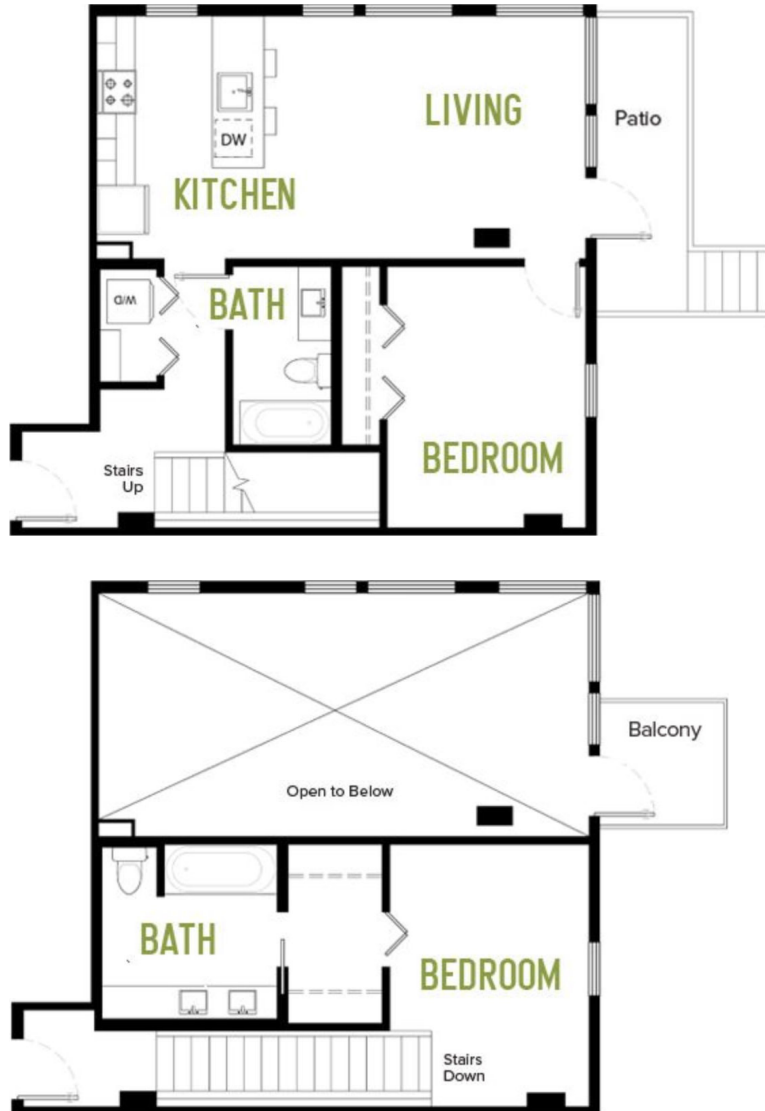

# 2x2A2

2 BED / 2 BATH

# 1183

SQ. FT.

12282 NE 12th Ln | Bellevue, WA 98005

[www.arrasapartments.com](http://www.arrasapartments.com)

Floor plans are artist's rendering. All dimensions are approximate. Actual product and specifications may vary in dimension or detail. Not all features are available in every apartment home. Prices and availability are subject to change. Rent is based on monthly frequency. Additional fees may apply, such as but not limited to package delivery, trash, water, amenities, etc. Please see a representative for details.