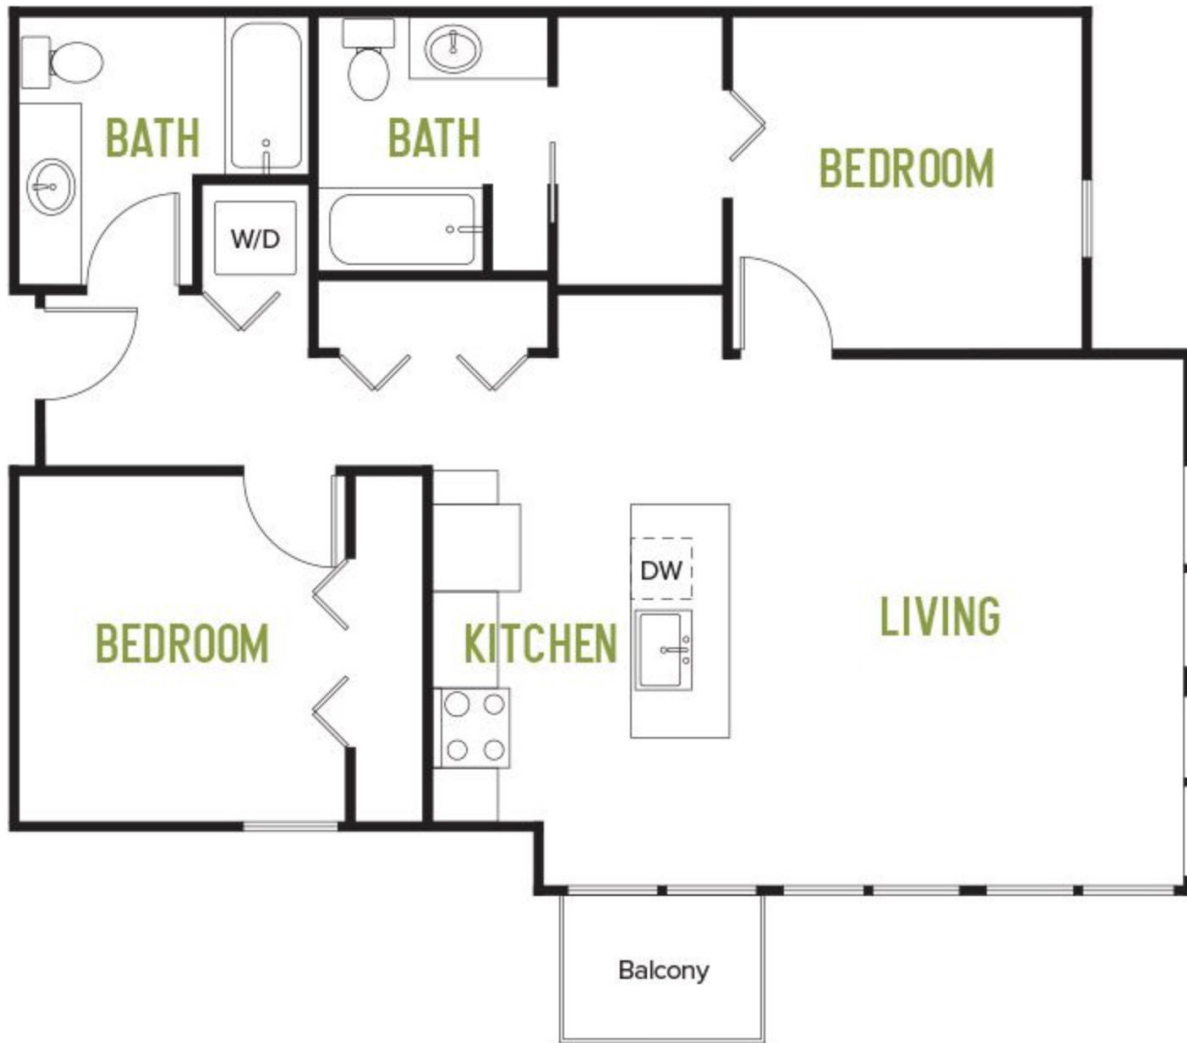

2x2B2

970

2 BED / 2 BATH

SQ. FT.

	12282 NE 12th Ln Bellevue, WA 98005
	www.arrasapartments.com

Floor plans are artist's rendering. All dimensions are approximate. Actual product and specifications may vary in dimension or detail. Not all features are available in every apartment home. Prices and availability are subject to change. Rent is based on monthly frequency. Additional fees may apply, such as but not limited to package delivery, trash, water, amenities, etc. Please see a representative for details.