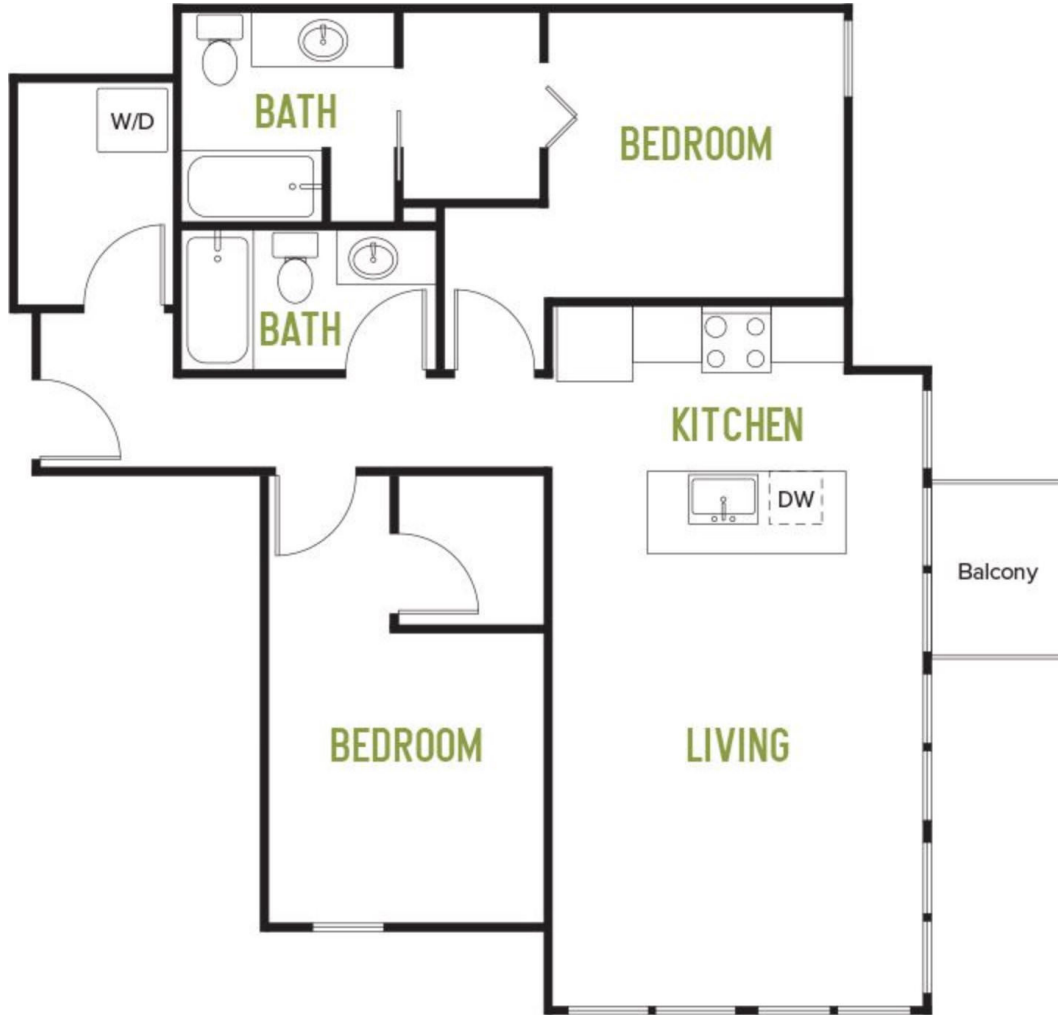

2x2C1

1078

2 BED / 2 BATH

SQ. FT.

	12282 NE 12th Ln Bellevue, WA 98005
	www.arrasapartments.com

Floor plans are artist's rendering. All dimensions are approximate. Actual product and specifications may vary in dimension or detail. Not all features are available in every apartment home. Prices and availability are subject to change. Rent is based on monthly frequency. Additional fees may apply, such as but not limited to package delivery, trash, water, amenities, etc. Please see a representative for details.