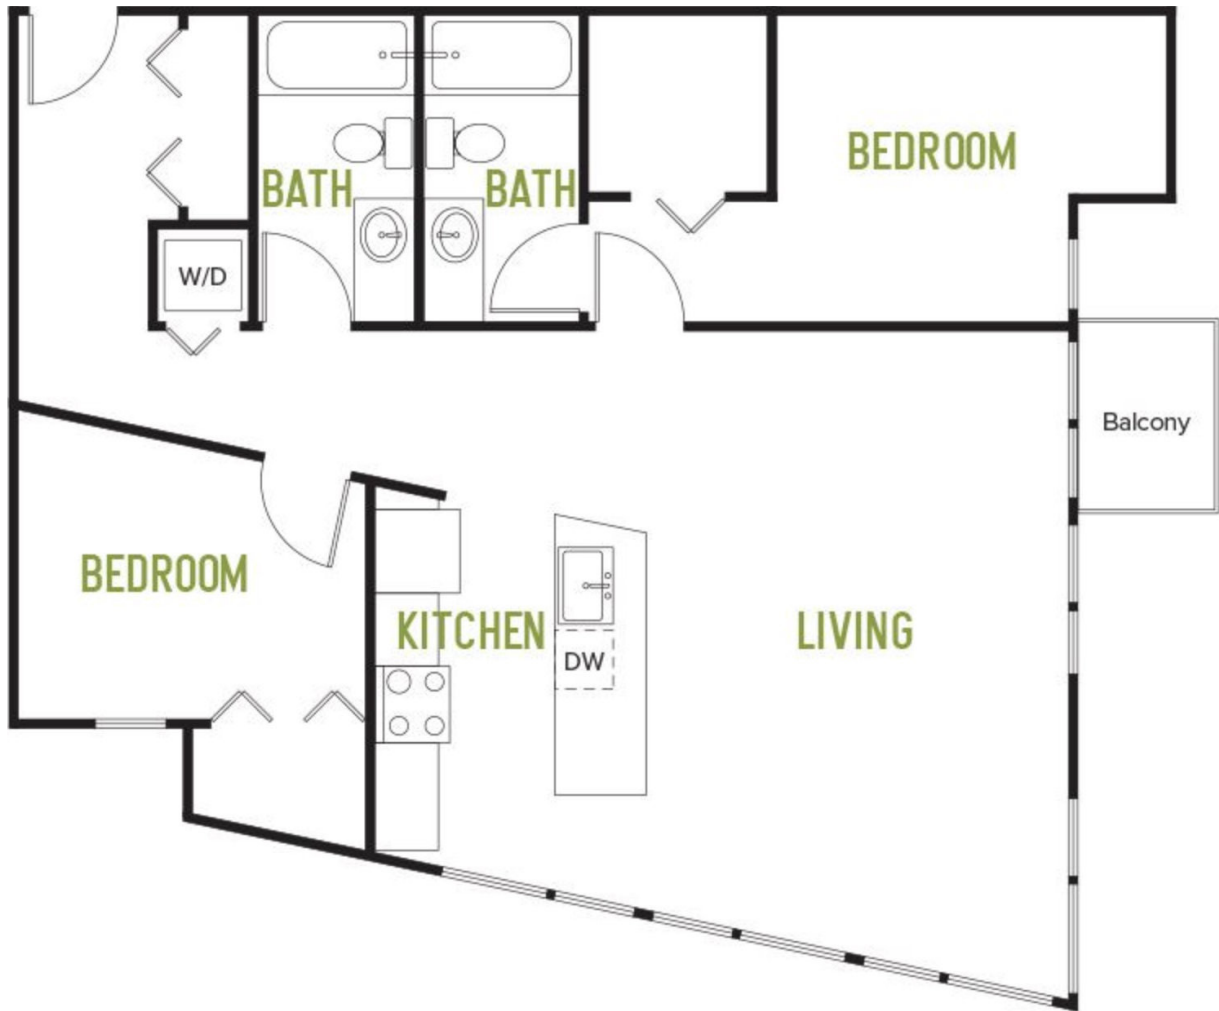

2x2D1

1117

2 BED / 2 BATH

SQ. FT.

	12282 NE 12th Ln Bellevue, WA 98005
	www.arrasapartments.com

Floor plans are artist's rendering. All dimensions are approximate. Actual product and specifications may vary in dimension or detail. Not all features are available in every apartment home. Prices and availability are subject to change. Rent is based on monthly frequency. Additional fees may apply, such as but not limited to package delivery, trash, water, amenities, etc. Please see a representative for details.