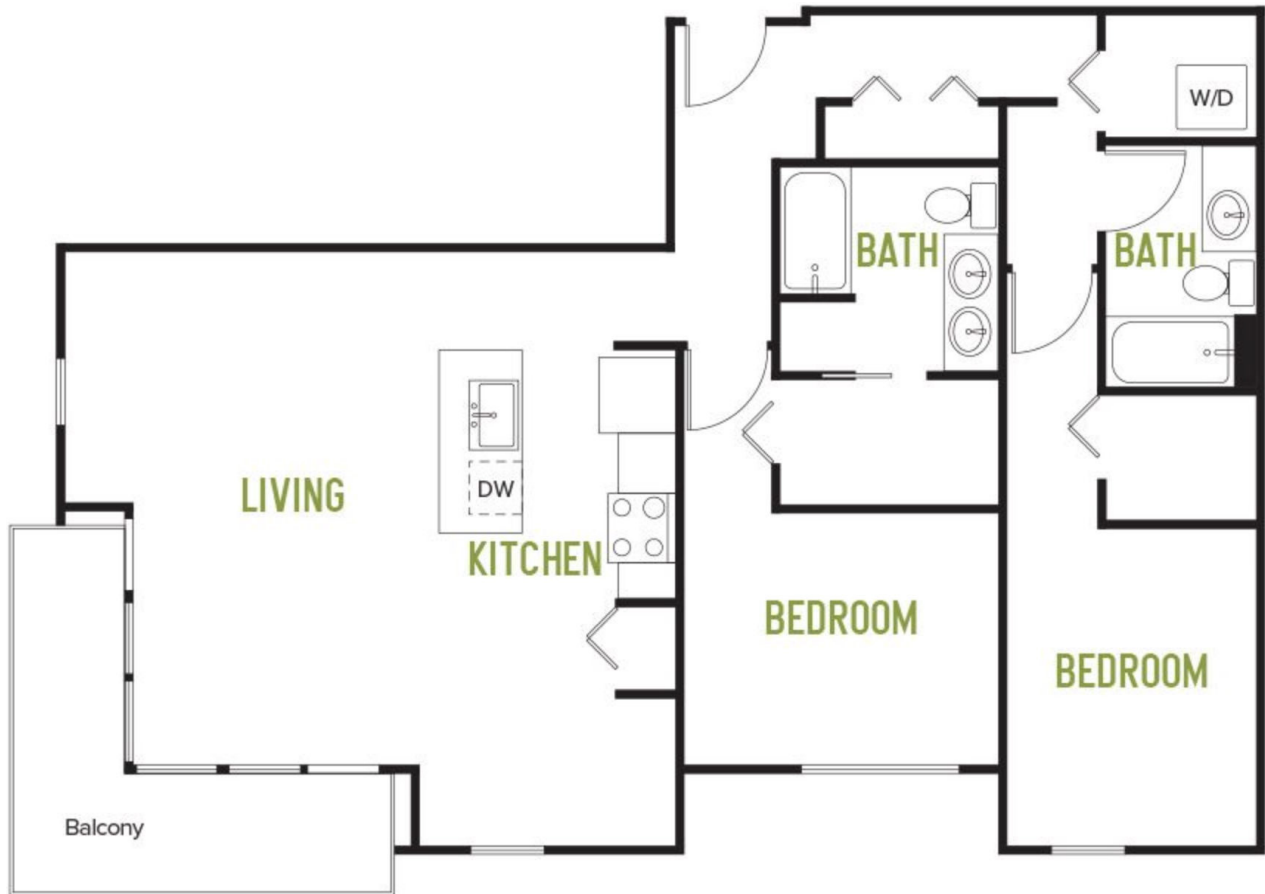

2x2F2

1306

2 BED / 2 BATH

SQ. FT.

	12282 NE 12th Ln Bellevue, WA 98005
	www.arrasapartments.com

Floor plans are artist's rendering. All dimensions are approximate. Actual product and specifications may vary in dimension or detail. Not all features are available in every apartment home. Prices and availability are subject to change. Rent is based on monthly frequency. Additional fees may apply, such as but not limited to package delivery, trash, water, amenities, etc. Please see a representative for details.