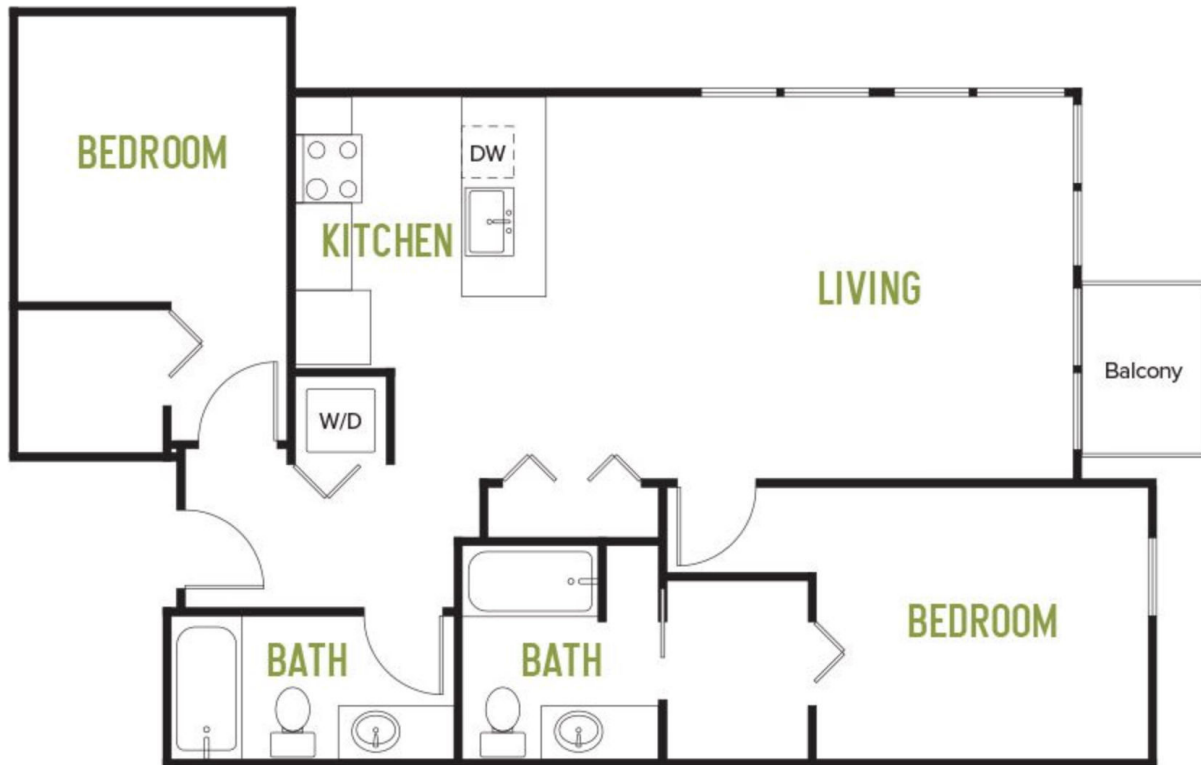

# 2x2J1

# 1030

2 BED / 2 BATH

SQ. FT.

	12282 NE 12th Ln   Bellevue, WA 98005
	<a href="http://www.arrasapartments.com">www.arrasapartments.com</a>

Floor plans are artist's rendering. All dimensions are approximate. Actual product and specifications may vary in dimension or detail. Not all features are available in every apartment home. Prices and availability are subject to change. Rent is based on monthly frequency. Additional fees may apply, such as but not limited to package delivery, trash, water, amenities, etc. Please see a representative for details.