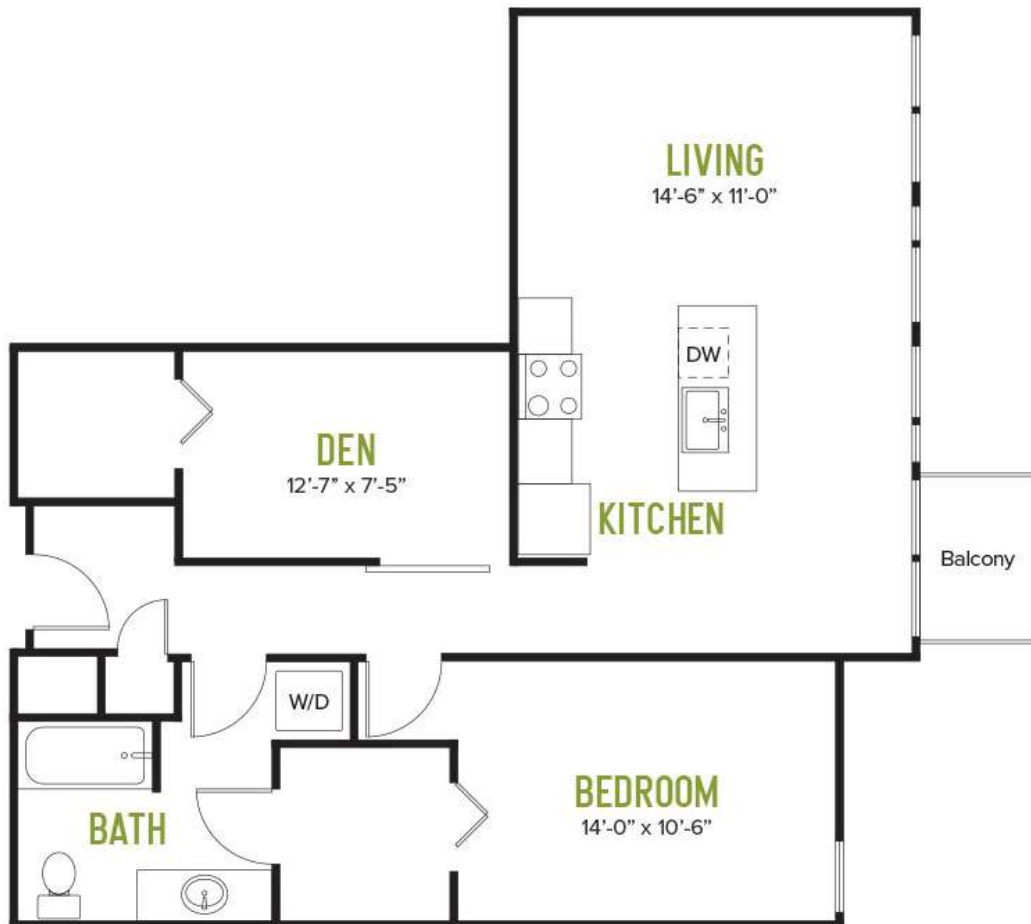

Pale Yellow

1 BED | 1 BATH | DEN

664 - 931

SQ. FT.

12282 NE 12th Lane | Bellevue, WA 98005

arrasapartments.com

Floor plans are artist's rendering. All dimensions are approximate. Actual product and specifications may vary in dimension or detail. Not all features are available in every apartment. Prices and availability are subject to change. Please see a representative for details.